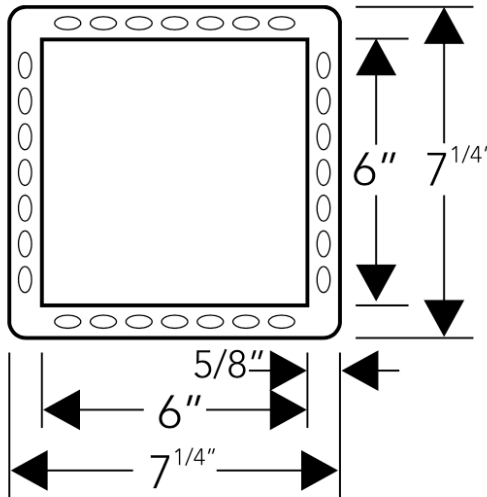

inches inches

Model	Profile	Size (Inner)	Size (Outer)	Rim	Depth	Bottom Slope
Y-6	Undermount	6 x 6 inches 152 x 152 mm	7 <sup>1</sup> / <sub>4</sub> x 7 <sup>1</sup> / <sub>4</sub> inches 182 x 182 mm	5/8 inches 15 mm	3 <sup>3</sup> / <sub>4</sub> inches 97 mm	3/16 inches 5 mm

Product as shown in polished finish

Y-6P

Dimension in inches

**Installation Notes**

Cut out size : 7<sup>1</sup>/<sub>4</sub> x 7<sup>1</sup>/<sub>4</sub> inches

NOTE: Dimensions subject to change without notice.